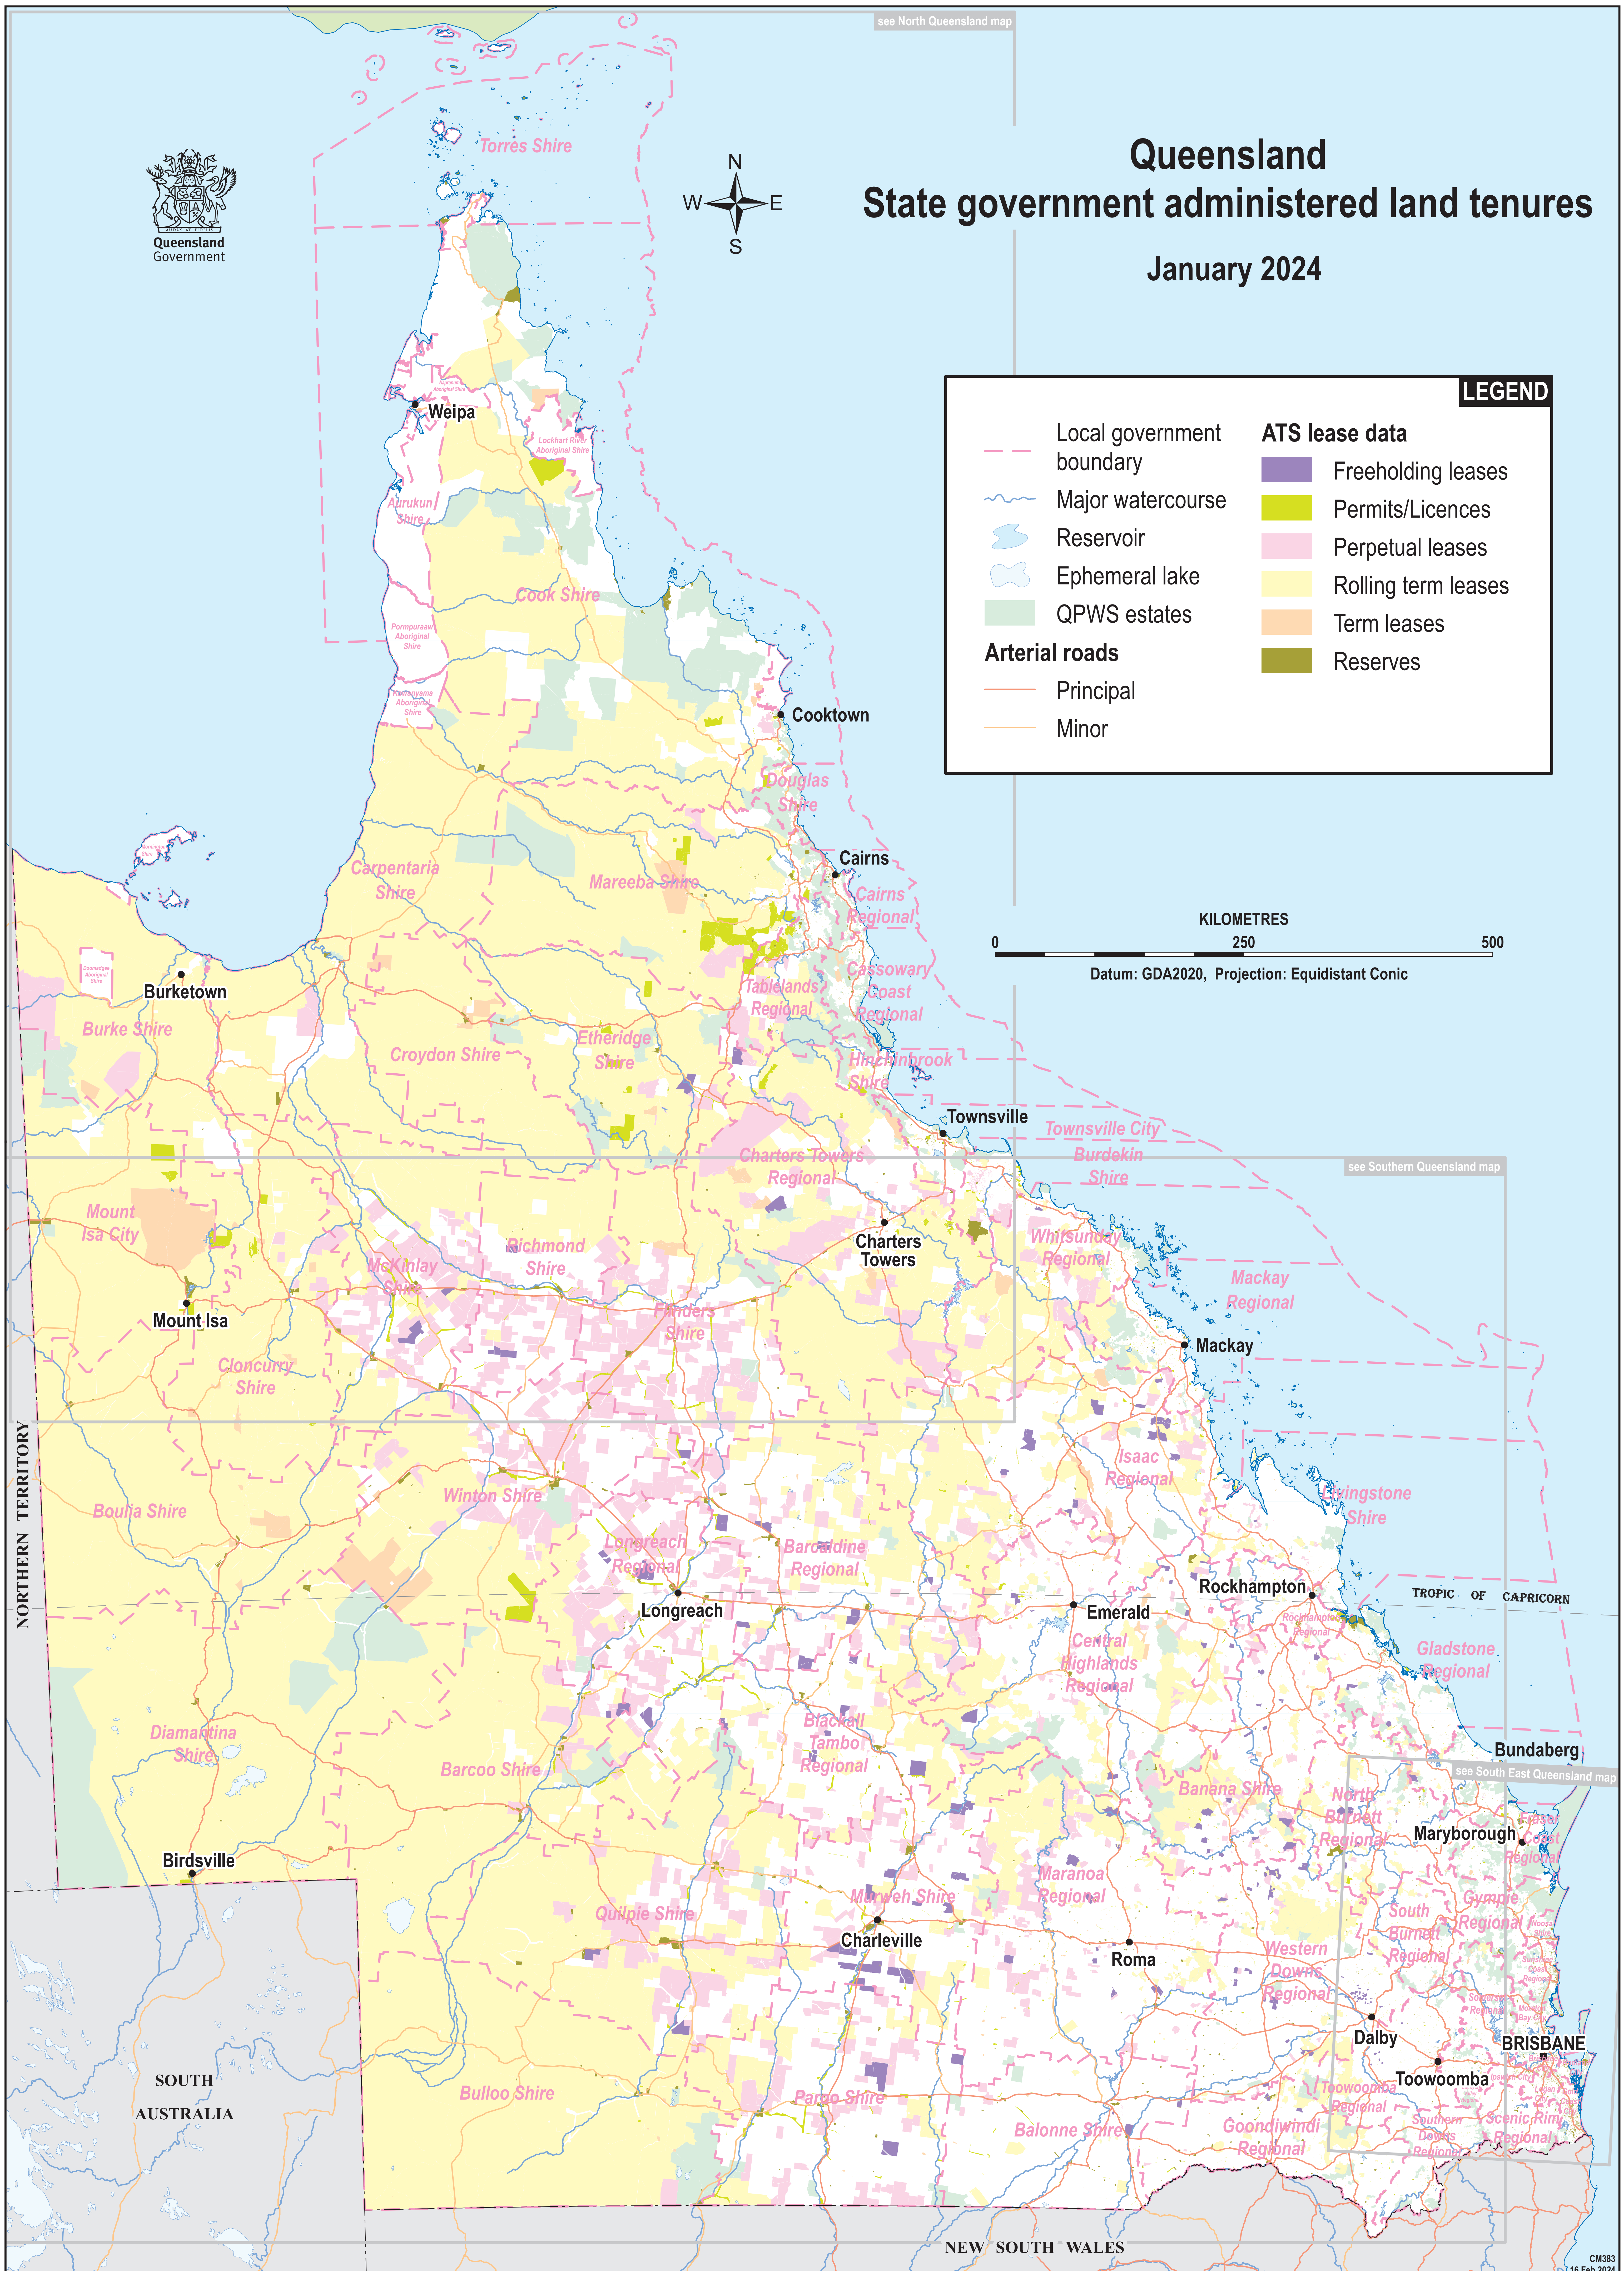

Queensland State government administered land tenures

January 2024

LEGEND

Local government boundary	ATS lease data
Major watercourse	Freeholding leases
Reservoir	Permits/Licences
Ephemeral lake	Perpetual leases
QPWS estates	Rolling term leases
Arterial roads	Term leases
Principal	Reserves
Minor	

0 250 500
KILOMETRES
Datum: GDA2020, Projection: Equidistant Conic

NORTHERN TERRITORY

SOUTH AUSTRALIA

NEW SOUTH WALES

North Queensland State government administered land tenures

January 2024

LEGEND

Local government boundary	ATS lease data
Major watercourse	Freeholding leases
Reservoir	Permits/Licences
Ephemeral lake	Perpetual leases
QPWS estates	Rolling term leases
Arterial roads	Term leases
Principal	Reserves
Minor	

0 50 100 150 200 250
KILOMETRES
Datum: GDA2020, Projection: Equidistant Conic

NORTHERN TERRITORY

Southern Queensland State government administered land tenures

January 2024

© State of Queensland (Department of Resources) 2024. Produced by the Department of Resources, February 2024.
 While every care is taken to ensure the accuracy of this data, the Department of Resources, and/or contributors to this publication, makes no representations or warranties about its accuracy, reliability, completeness or suitability for any particular purpose and disclaims all responsibility and all liability (including without limitation, liability in negligence) for all injuries, expenses, losses, damages (including indirect or consequential damage) and costs which might be incurred as a result of the data being inaccurate or incomplete in any way or for any reason.
 All enquiries: The Manager, Spatial Solutions, Spatial Information, Department of Resources, PO Box 15216 CITY EAST QLD 4002.

LEGEND	
	Local government boundary
	Major watercourse
	Reservoir
	Ephemeral lake
	QPWS estates
	Arterial roads
	Principal
	Minor
	Freeholding leases
	Permits/Licences
	Perpetual leases
	Rolling term leases
	Term leases
	Reserves