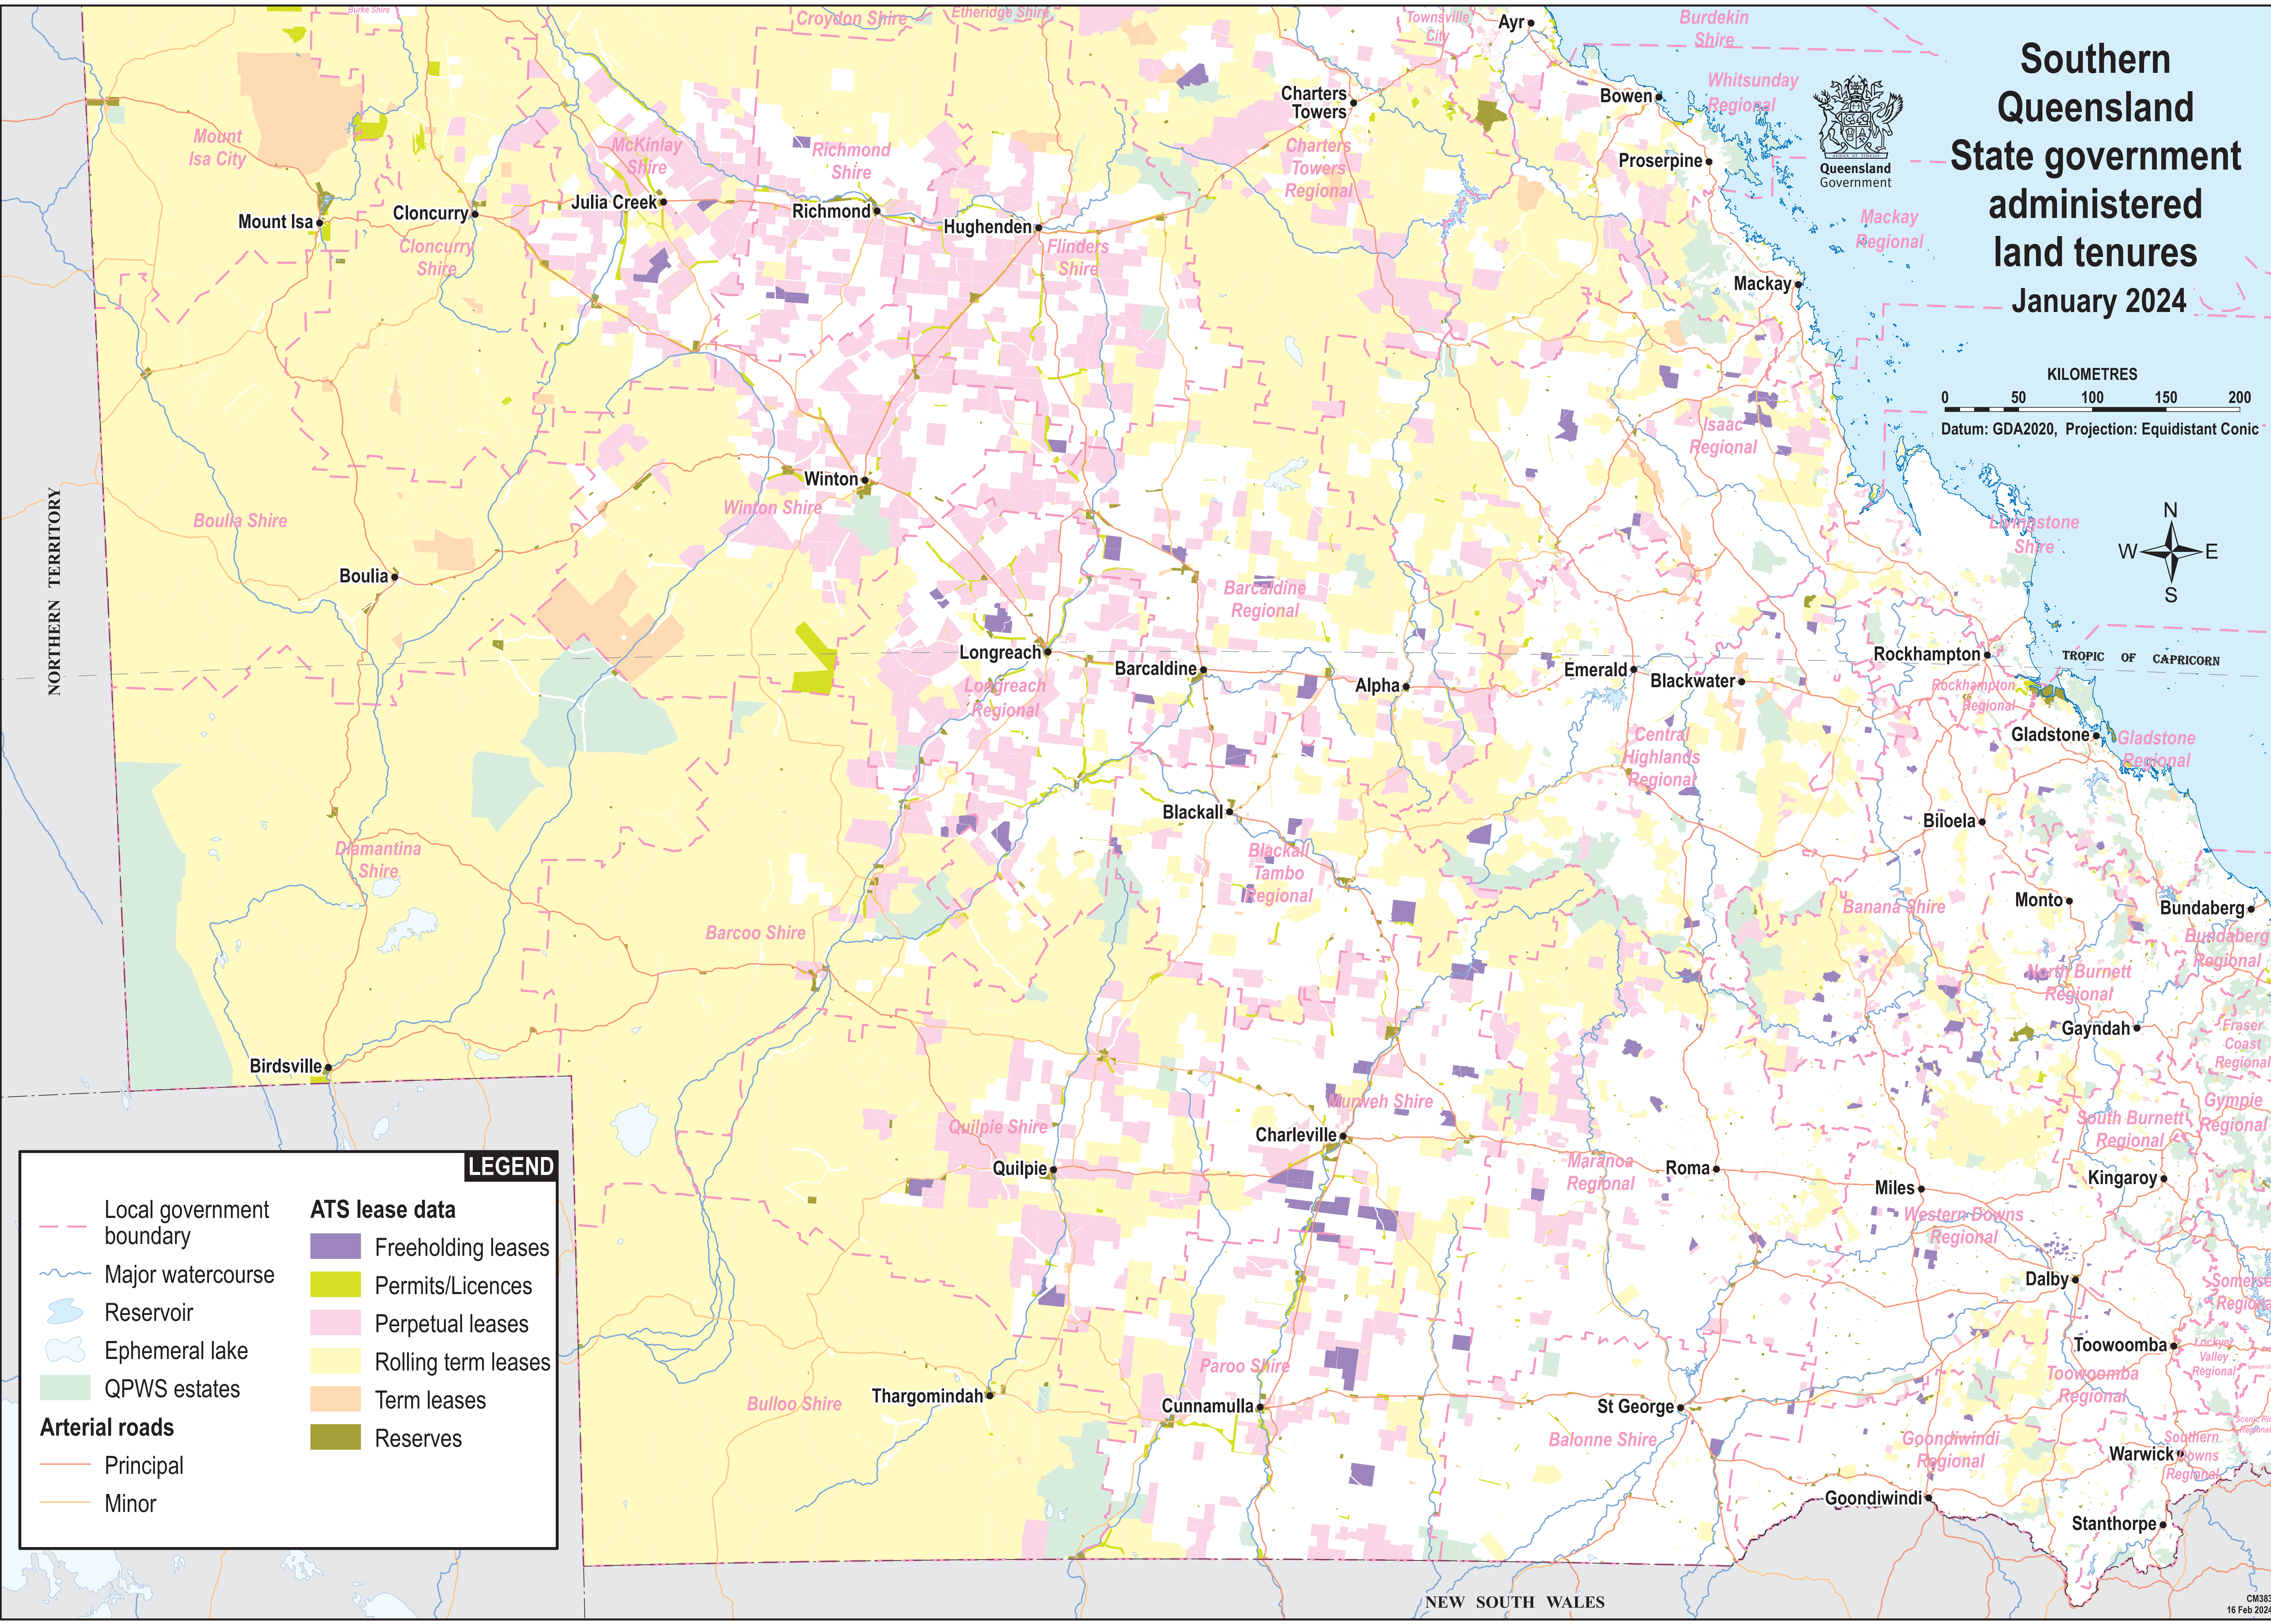

Southern Queensland State government administered land tenures

January 2024

LEGEND	
	Local government boundary
	Major watercourse
	Reservoir
	Ephemeral lake
	QPWS estates
	Arterial roads
	Principal
	Minor
	Freeholding leases
	Permits/Licences
	Perpetual leases
	Rolling term leases
	Term leases
	Reserves

NEW SOUTH WALES