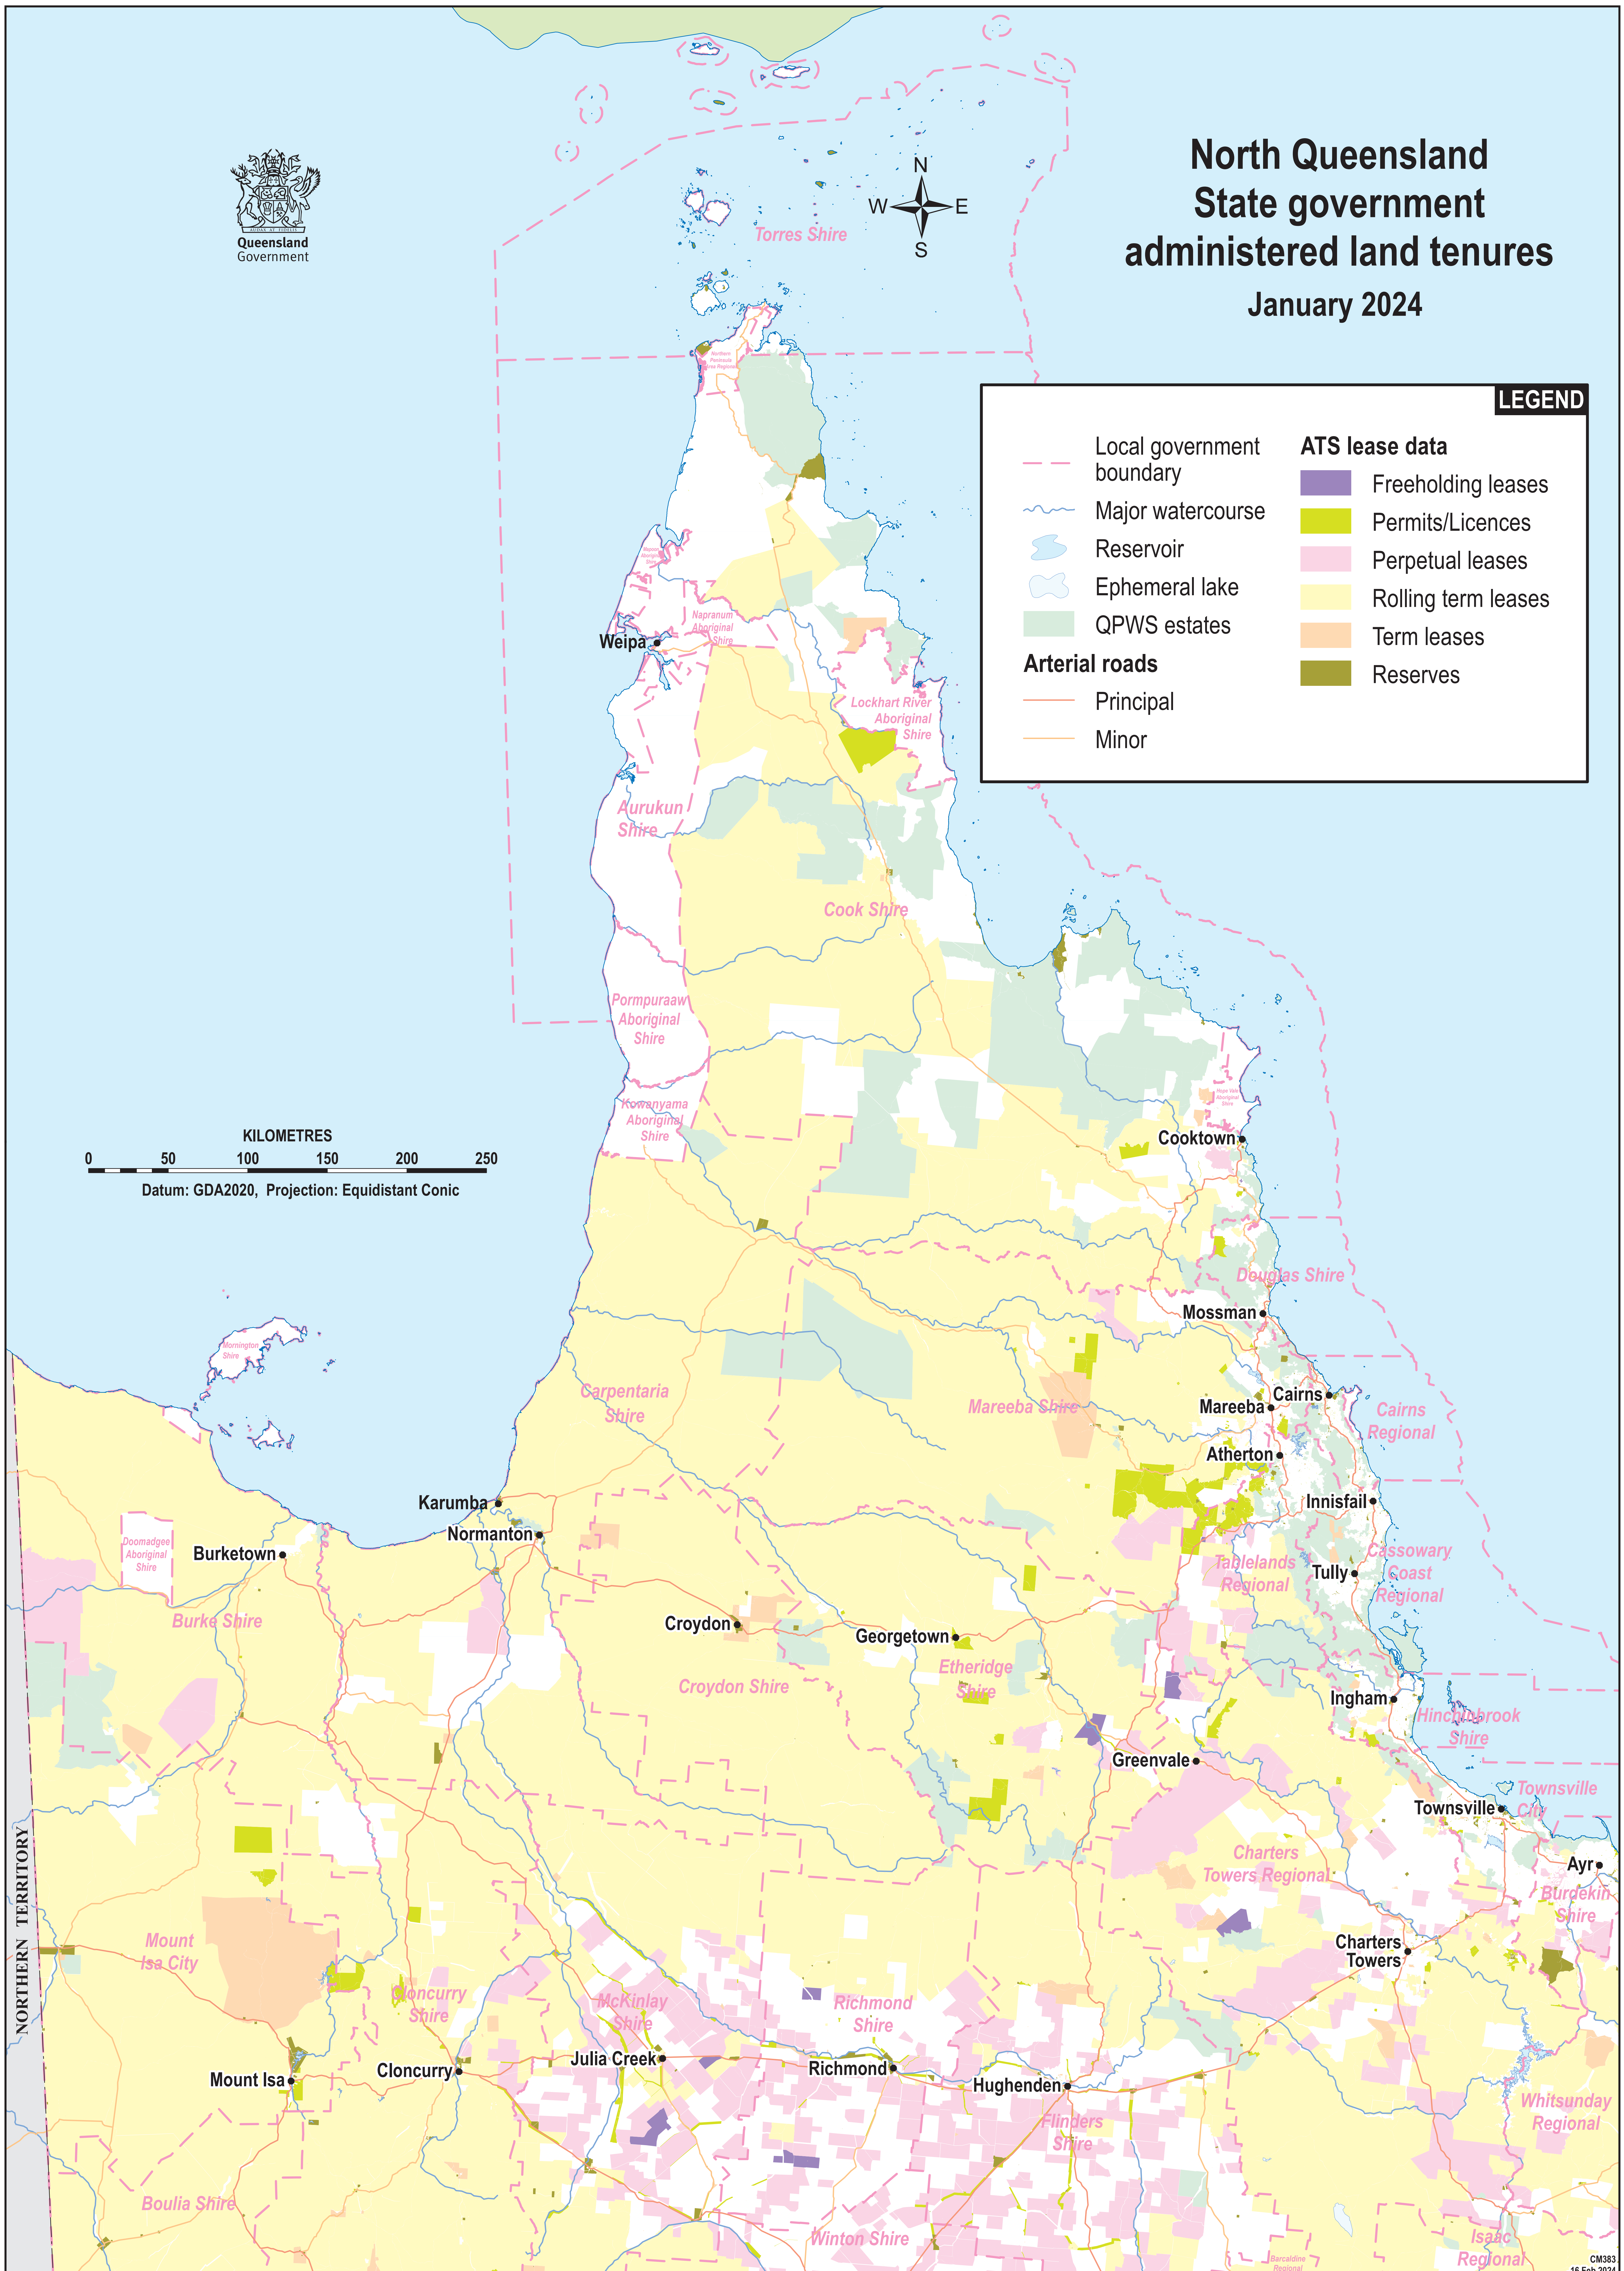

Queensland State government administered land tenures

January 2024

LEGEND

Local government boundary	ATS lease data
Major watercourse	Freeholding leases
Reservoir	Permits/Licences
Ephemeral lake	Perpetual leases
QPWS estates	Rolling term leases
Arterial roads	Term leases
Principal	Reserves
Minor	

0 250 500
KILOMETRES
Datum: GDA2020, Projection: Equidistant Conic

NORTHERN TERRITORY

SOUTH AUSTRALIA

NEW SOUTH WALES

North Queensland State government administered land tenures

January 2024

LEGEND

Local government boundary	ATS lease data
Major watercourse	Freeholding leases
Reservoir	Permits/Licences
Ephemeral lake	Perpetual leases
QPWS estates	Rolling term leases
Arterial roads	Term leases
Principal	Reserves
Minor	

0 50 100 150 200 250
KILOMETRES
Datum: GDA2020, Projection: Equidistant Conic

NORTHERN TERRITORY

Southern Queensland State government administered land tenures

January 2024

© State of Queensland (Department of Resources) 2024. Produced by the Department of Resources, February 2024.
 While every care is taken to ensure the accuracy of this data, the Department of Resources, and/or contributors to this publication, makes no representations or warranties about its accuracy, reliability, completeness or suitability for any particular purpose and disclaims all responsibility and all liability (including without limitation, liability in negligence) for all injuries, expenses, losses, damages (including indirect or consequential damage) and costs which might be incurred as a result of the data being inaccurate or incomplete in any way or for any reason.
 All enquiries: The Manager, Spatial Solutions, Spatial Information, Department of Resources, PO Box 15216 CITY EAST QLD 4002.

LEGEND	
	Local government boundary
	Major watercourse
	Reservoir
	Ephemeral lake
	QPWS estates
	Arterial roads
	Principal
	Minor
	Freeholding leases
	Permits/Licences
	Perpetual leases
	Rolling term leases
	Term leases
	Reserves