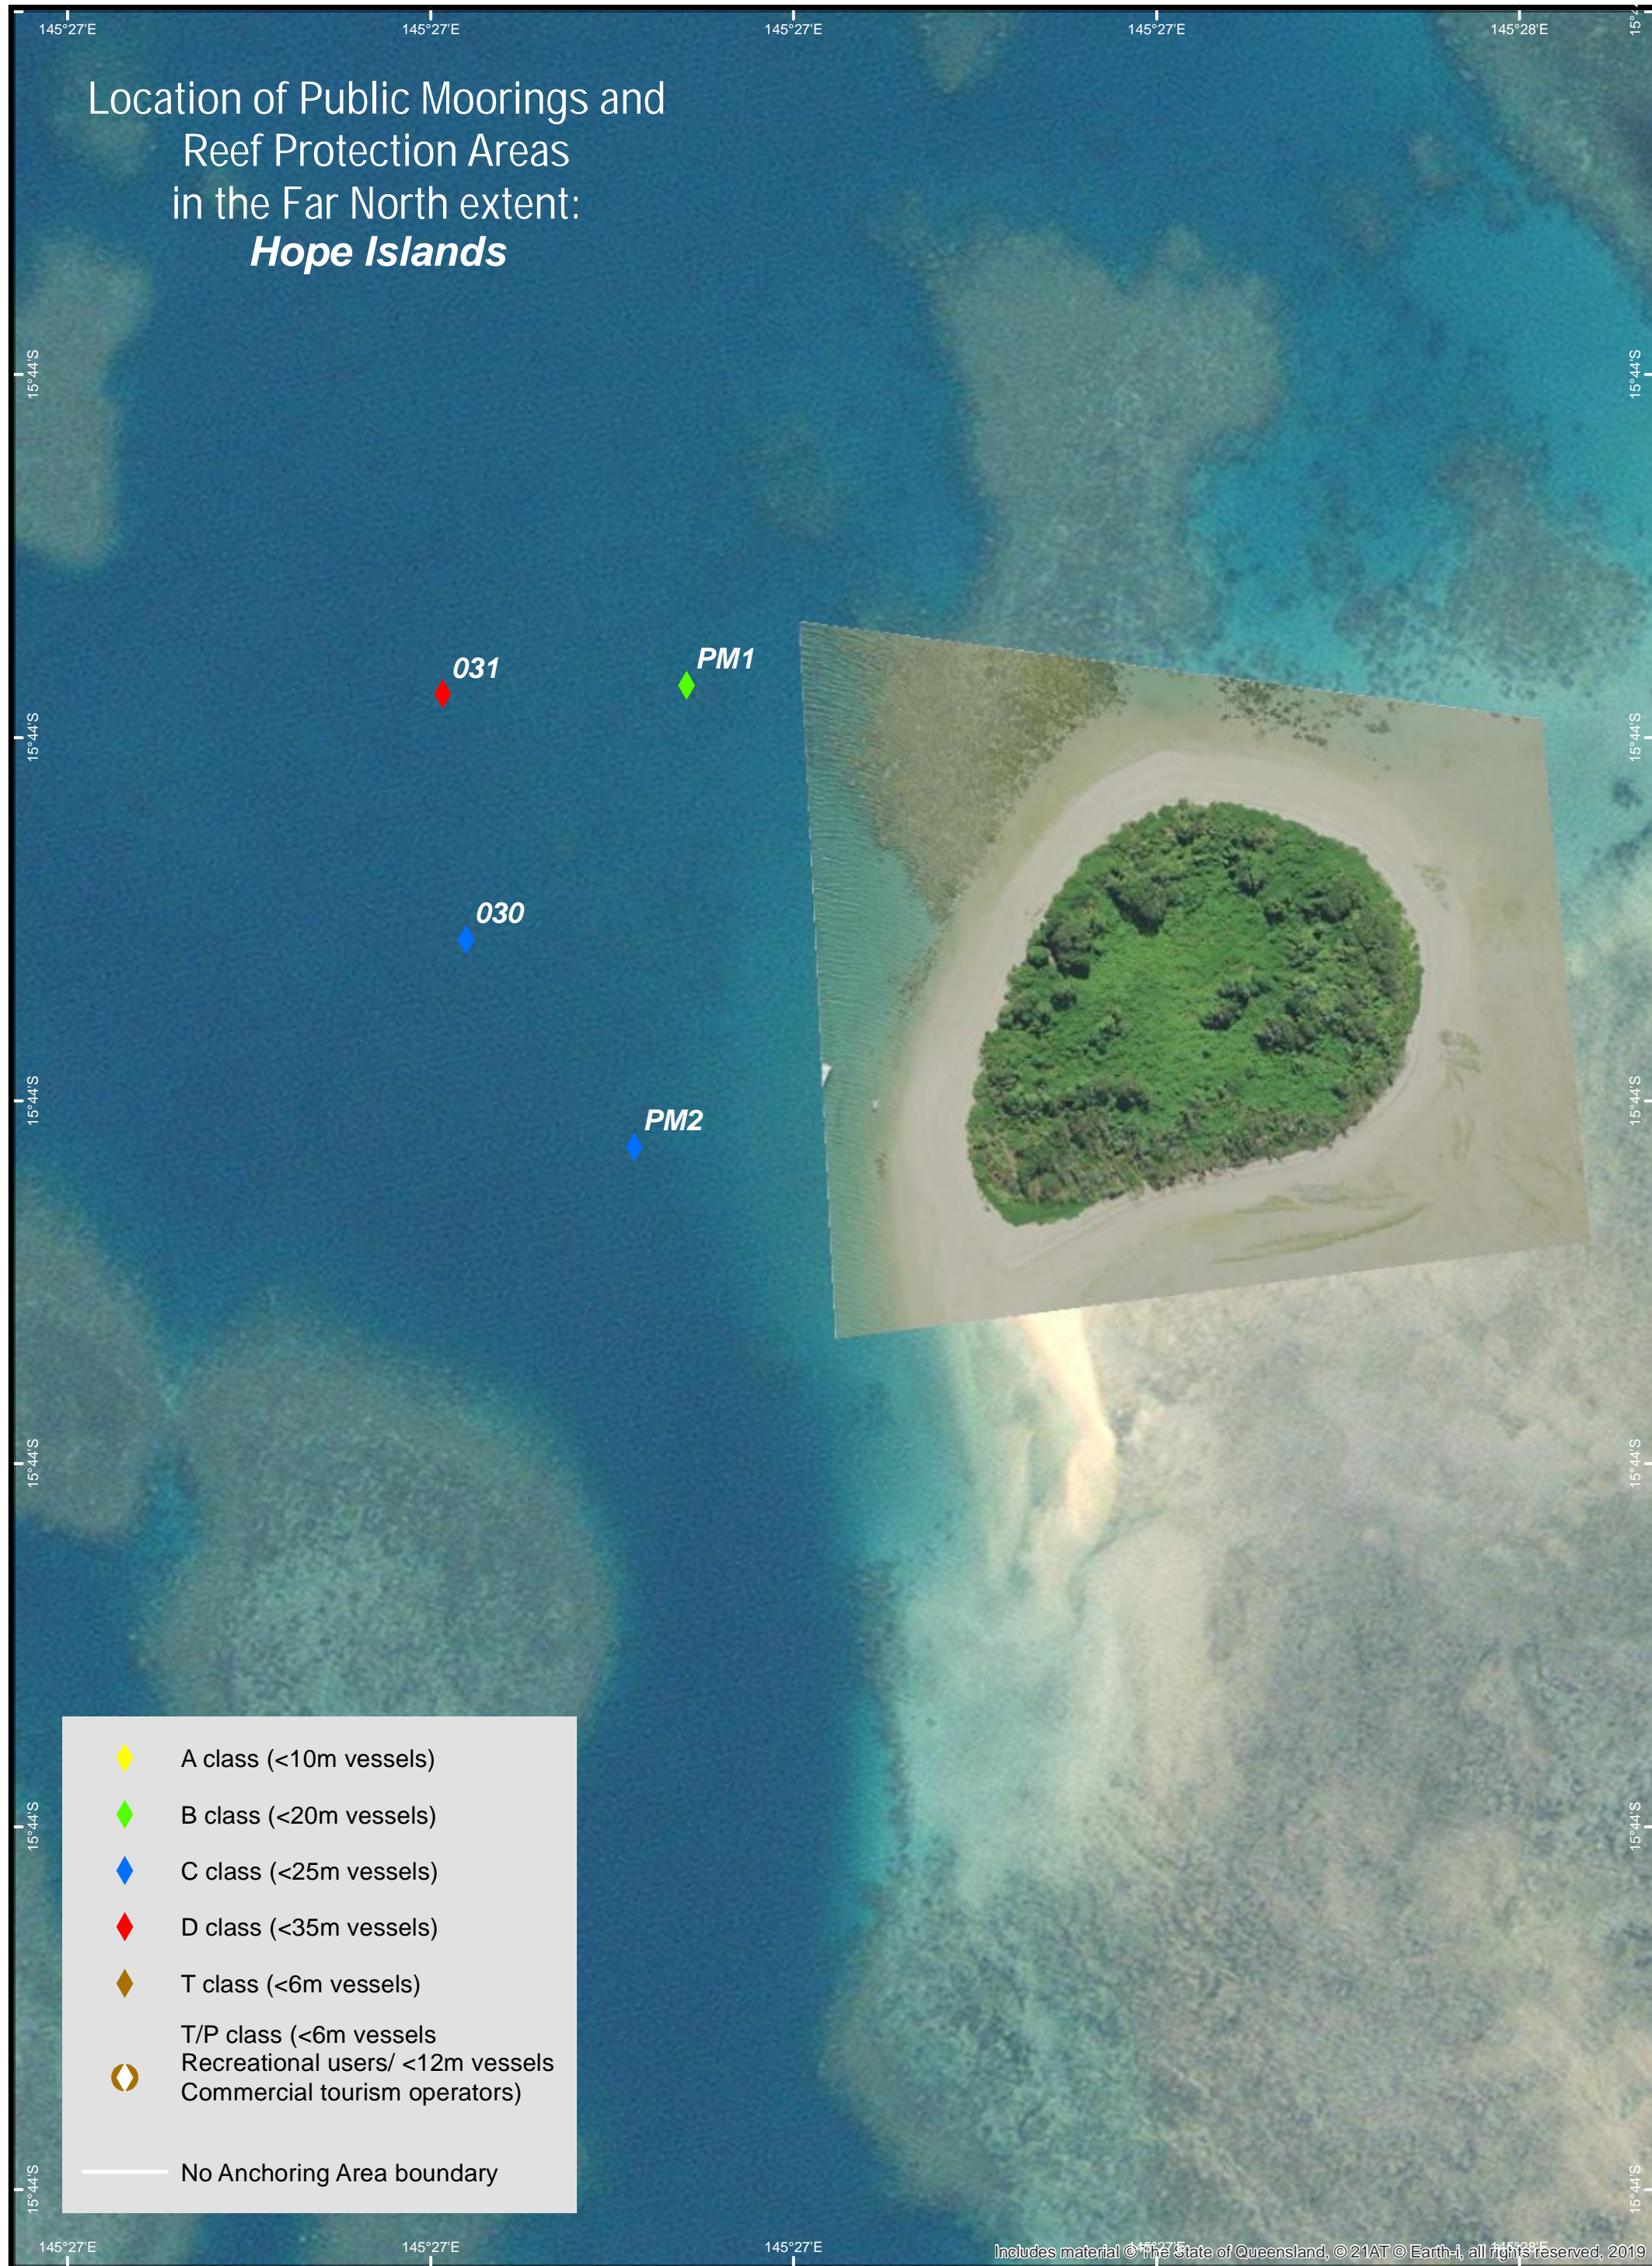

Location of Public Moorings and Reef Protection Areas in the Far North extent: *Hope Islands*

Includes material © The State of Queensland, © 21AT © Earth-1, all rights reserved, 2019

COORDINATE SYSTEM: GCS GDA 1994
HORIZONTAL DATUM: GDA 1994